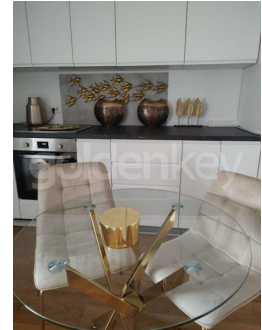

BANEASA - 1bedroom apartment in residential compound
ID:2614075

900 € / lună

GENERAL INFORMATION

- 2 rooms
- level: 1 / 1S+P+6E
- construction year: 2022

AREAS

- built: sqm
- usable: 60 sqm

CONTAINS

- 1 bedrooms
- 1 bathrooms

Utilities

air conditioning, stove, bathtub, fridge, kitchen hood, washing machine, dishwasher, tv, fully furnished, central heating, underfloor heating, open kitchen, furnished kitchen, equipped kitchen, water meters, electricity meter, gas meter, elevator, service closet

Property details

Located in the Baneasa area, close to Herastrau Park, this 1bedroom apartment is located on the 1st floor of a Ug+Gf+7 building completed in 2021. It has a built area of 71sqm of which 60sqm is usable. It is composed of a spacious and bright living room with access to the terrace, fully furnished and equipped open kitchen, bedroom and bathroom. The apartment is fully furnished and has good quality finishes. Considering the location and the facilities offered, it is ideal for the residence of a person/couple.

<https://www.goldenkey.ro/en/property-1bedroom-apartment-in-residential-compound-cp2614075>