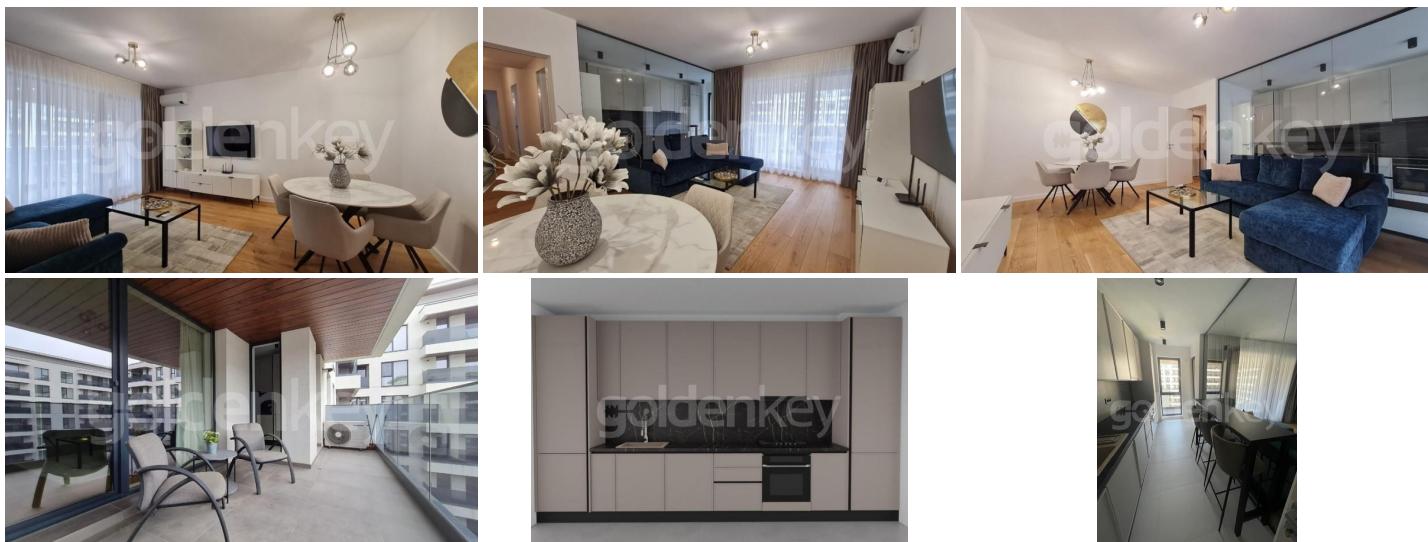

AVIATIEI - 2bedrooms apartment in residential compound
14sqm terrace

1,700 € / lună

GENERAL INFORMATION

- 3 rooms
- level: 5 / 1S+P+7E
- construction year: 2023

AREAS

- built: sqm
- usable: 90 sqm

CONTAINS

- 2 bedrooms
- 2 bathrooms

Utilities

air conditioning, stove, shower, dressing room, fridge, kitchen hood, washing machine, dishwasher, tv, fully furnished, luxury furnished, central heating, underfloor heating, closed kitchen, furnished kitchen, equipped kitchen, water meters, heating meter, electricity meter, shared yard, elevator, children playground, service closet

Property details

Located in a residential compound in the Aviatiei area, this 2bedrooms apartment is located on the 4th floor of a S+GF+7 building completed in 2022. It has a total area of 110sqm of which 90sqm usable and 14sqm terrace. It is composed of a living room with dining area and exit to terrace, fully equipped kitchen, master bedroom with en-suite bathroom, secondary bedroom with secondary bathroom. Includes 1 parking space in the underground garage. Given the location and facilities offered, it is ideal for residency.