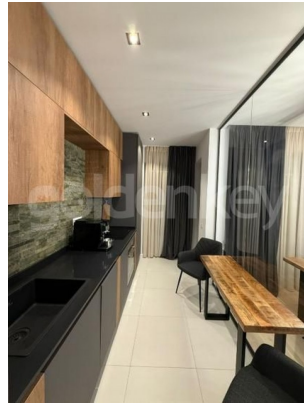

AVIATIEI - 2bedrooms apartment in residential compound
16sqm terrace

1,400 € / lună

GENERAL INFORMATION

- 3 rooms
- level: 6 / P+7E
- construction year: 2023

AREAS

- built: sqm
- usable: 88 sqm

CONTAINS

- 2 bedrooms
- 2 bathrooms

Utilities

air conditioning, stove, shower, fridge, kitchen hood, washing machine, tv, fully furnished, central heating, underfloor heating, water meters, heating meter, electricity meter, elevator, children playground, service closet

Property details

Located in a residential compound in the Aviatiei area, this 2bedrooms apartment is located on the 6th floor of a Ug+Gf+7 building completed in 2022. It has a total area of 110sqm and 88sqm usable. It is composed of living room with a dining area, fully equipped kitchen, master bedroom with en-suite bathroom, secondary bedroom with secondary bathroom. All rooms have access to the terrace. Underground parking space can be rented separately at the price of 150 euro/month. Given the location and facilities offered, it is ideal for residency.

<https://www.goldenkey.ro/en/property-2bedrooms-apartment-in-residential-compound-16sqm--errace-cp2867606>