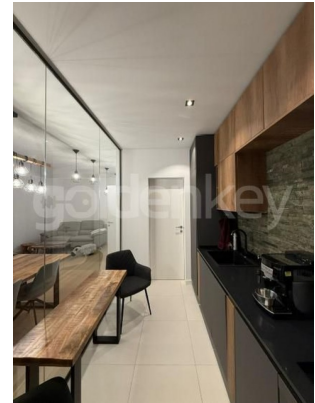

AVIATIEI - 2bedrooms apartment in residential compound
16sqm terrace

1,400 € / lună

GENERAL INFORMATION

- 3 rooms
- level: 6 / P+7E
- construction year: 2023

AREAS

- built: sqm
- usable: 88 sqm

CONTAINS

- 2 bedrooms
- 2 bathrooms

Utilities

air conditioning, stove, shower, fridge, kitchen hood, washing machine, tv, fully furnished, central heating, underfloor heating, water meters, heating meter, electricity meter, elevator, children playground, service closet

Property details

Located in a residential compound in the Aviatiei area, this 2bedrooms apartment is located on the 6th floor of a Ug+Gf+7 building completed in 2022. It has a total area of 110sqm and 88sqm usable. It is composed of living room with a dining area, fully equipped kitchen, master bedroom with en-suite bathroom, secondary bedroom with secondary bathroom. All rooms have access to the terrace. Underground parking space can be rented separately at the price of 150 euro/month. Given the location and facilities offered, it is ideal for residency.

<https://www.goldenkey.ro/en/property-2bedrooms-apartment-in-residential-compound-16sqm--errace-cp2867606>