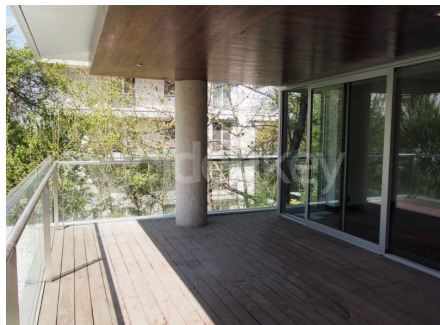

PRIMAVERII - 3 bedrooms deluxe apartment
44sqm terrace

5,000 € / lună

GENERAL INFORMATION

- 4 rooms
- level: 1 / 1S+P+4E+5R
- construction year: 2011

AREAS

- built: 250 sqm
- usable: 190 sqm

CONTAINS

- 3 bedrooms
- 3 bathrooms

Utilities

air conditioning, stove, shower, bathtub, dressing room, fridge, kitchen hood, washing machine, dishwasher, staircase, alarm system, tv, unfurnished, radiators, central heating, underfloor heating, furnished kitchen, equipped kitchen, water meters, heating meter, electricity meter, underground storage, elevator

Property details

This high-end brand new apartment is located in Primaverii, at the 1st floor of an Ug+Gf+5 building located on a quiet street, next to Bordei Park. It has a total build area of 250 sqm (190sqm usable) and a large 44sqm terrace. This modern apartment is composed of: large and bright living area, completely equipped kitchen, guest toilet, master bedroom with en suite bathroom and dressing and other 2 bedrooms sharing one bathroom. It has high quality finishes; the architect combined in a pleasant manner the concrete with the natural stone, wood, glass and metal. It has under floor heating, electrical blinds, exotique parquet and temperature command panel in each room. At the Ug has one parking place. It is located close to Herastrau Park, walking distance to the bus and metro stations, restaurants, coffee shops and 5 minutes driving to the city center.

<https://www.goldenkey.ro/en/property-3-bedrooms-deluxe-apartment-44sqm-terrace-cp2117276>