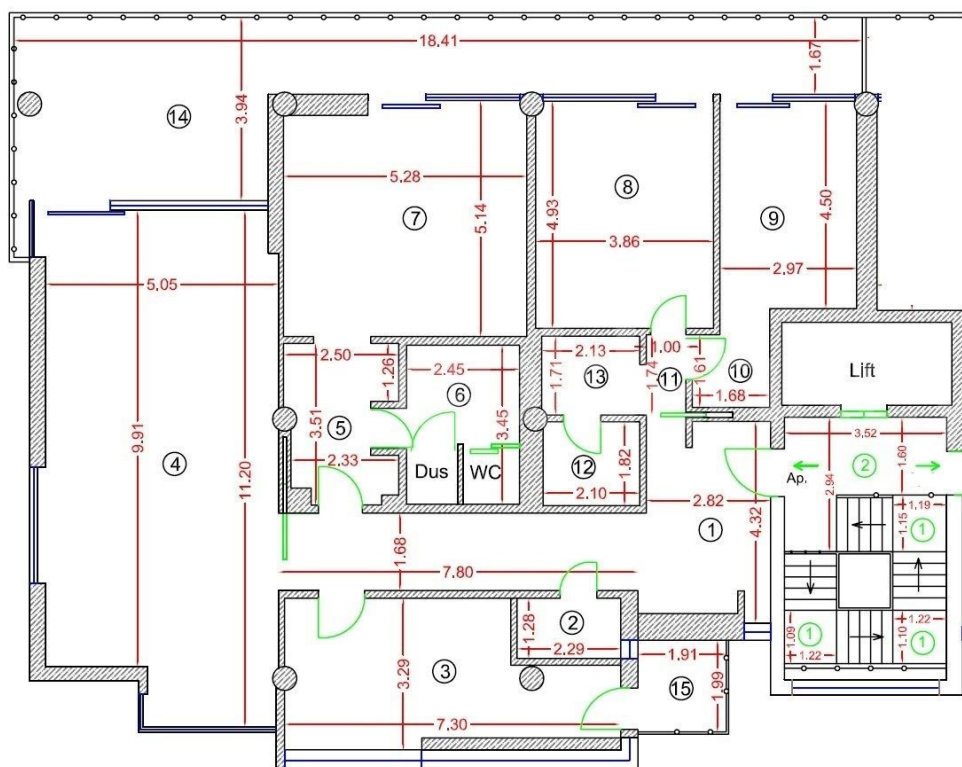

Nr. incapere	Denumirea incaperii	Suprafata utila (m.p.)
APARTAMENT		
1	Vestibul	24.78
2	Baie	2.93
3	Bucatarie	19.15
4	Living + loc. pt. luat masa	54.34
5	Hcl	7.43
6	Baie	9.13
7	Camera	26.51
8	Camera	18.98
9	Camera	13.36
10	Dressing	3.28
11	Hcl	1.74
12	Baie	3.80
13	Dressing	3.62
Suprafata utila = 189.05 m.p.		
13	Terasa	43.35
14	Uscatorie	3.80
Suprafata totala = 236.20 m.p.