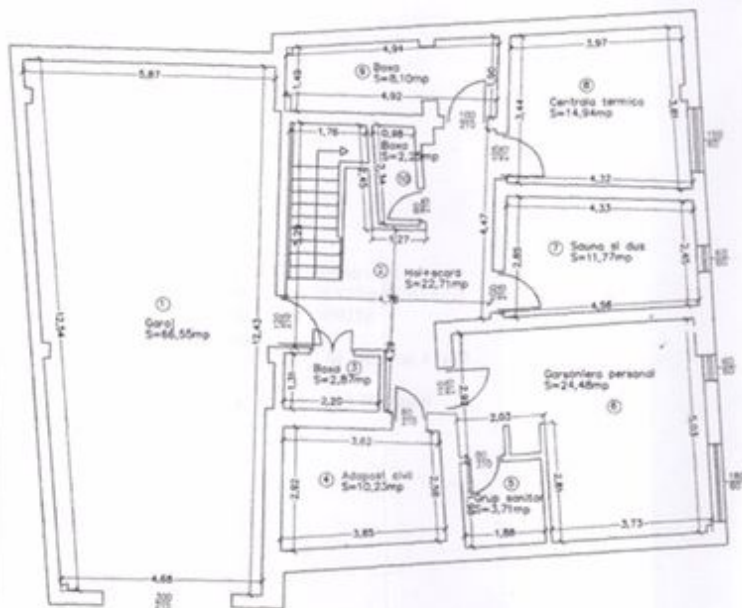

**Utilities**

air conditioning, stove, fridge, jacuzzi, washing machine, dishwasher, staircase, fireplace, tv, unfurnished, radiators, central heating, open kitchen, furnished kitchen, equipped kitchen, water meters, heating meter, electricity meter, gas meter, underground storage, yard, limber box, private garden, sauna, service closet

**Property details**

Located in Herastrau area, close to park and public transportation, this Ug+Gf+1 villa has a total area of 650sqm built (550sqm usable) and 450sqm land plot. It has around 210 sqm/level. At the Bs it has a large room for house keeper with it own shower toilet, sauna room with shower, laundry and 3 garage lots. The Gf is composed of large living room with fire place, dining area, equipped open kitchen, bedroom/study and toilet. The 1st floor is composed of 3 bedrooms with 2 bathrooms. The roof is a big terrace. Supplementary levels can be built.

<https://www.goldenkey.ro/en/property-5-bedrooms-spacious-villa-650sqm-near-herastrau-park-cp662563>

Relevu demisol

RECAPITULATIE demisol

Nr.	Denumire incaperi	Suprafata utila (mp)
1	Garaj	66,55
2	Hol+scara	22,71
3	Baza	2,87
4	Adapost civil	10,23
5	Grup sanitar	3,71
6	Garaniera personal	24,48
7	Sauna si dus	11,77
8	Centrua termica	14,94
9	Baza	8,10
10	Baza	2,25
<b>Total suprafata utila demisol</b>		<b>167,61</b>