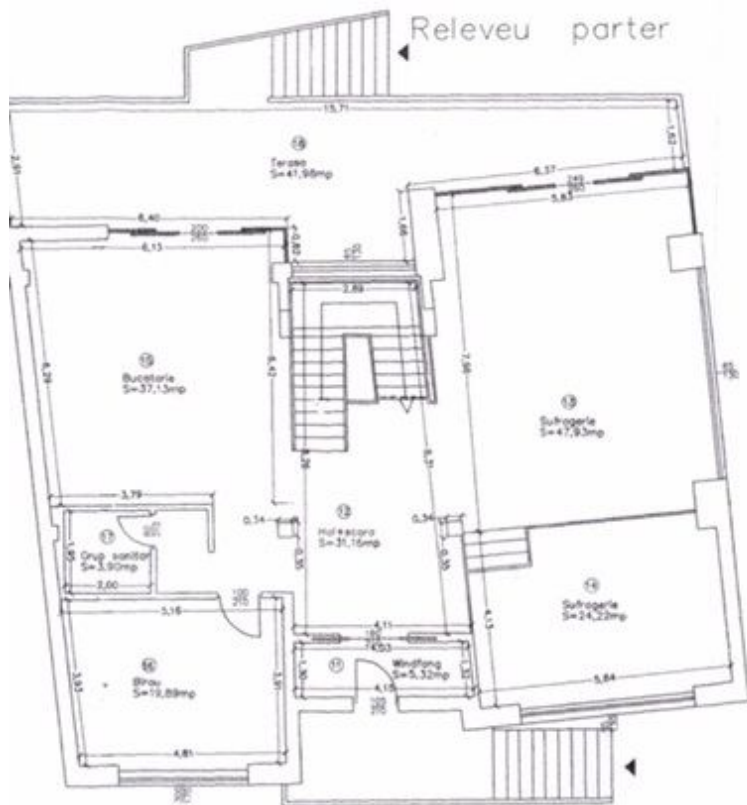

**Property details**

Located in Herastrau area, close to park and public transportation, this Ug+Gf+1 villa has a total area of 650sqm built (550sqm usable) and 450sqm land plot. It has around 210 sqm/level. At the Bs it has a large room for house keeper with it own shower toilet, sauna room with shower, laundry and 3 garage lots. The Gf is composed of large living room with fire place, dining area, equipped open kitchen, bedroom/study and toilet. The 1st floor is composed of 3 bedrooms with 2 bathrooms. The roof is a big terrace. Supplementary levels can be built.

<https://www.goldenkey.ro/en/property-5-bedrooms-spacious-villa-650sqm-near-herastrau-park-cp662563>

Relevu demisol

RECAPITULATIE demisol

Nr.	Denumire incaperi	Suprafata utila (mp)
1	Garaj	66,55
2	Hol+scara	22,71
3	Baza	2,87
4	Adapost civil	10,23
5	Grup sanitar	3,71
6	Garaniera personal	24,48
7	Sauna si dus	11,77
8	Centrua termica	14,94
9	Baza	8,10
10	Baza	2,25
<b>Total suprafata utila demisol</b>		<b>167,61</b>

RECAPITULATIE parter

Nr.	Denumire incopere	Suprafata utila (mp)
11	Windfang	5,32
12	Hol+scara	31,16
13	Sufragerie	47,93
14	Sufragerie	24,22
15	Bucatarie	37,13
16	Birou	19,89
17	Grup sanitar	3,90
18	Terasa	41,98
<b>Total suprafata utila parter</b>		<b>211,53</b>