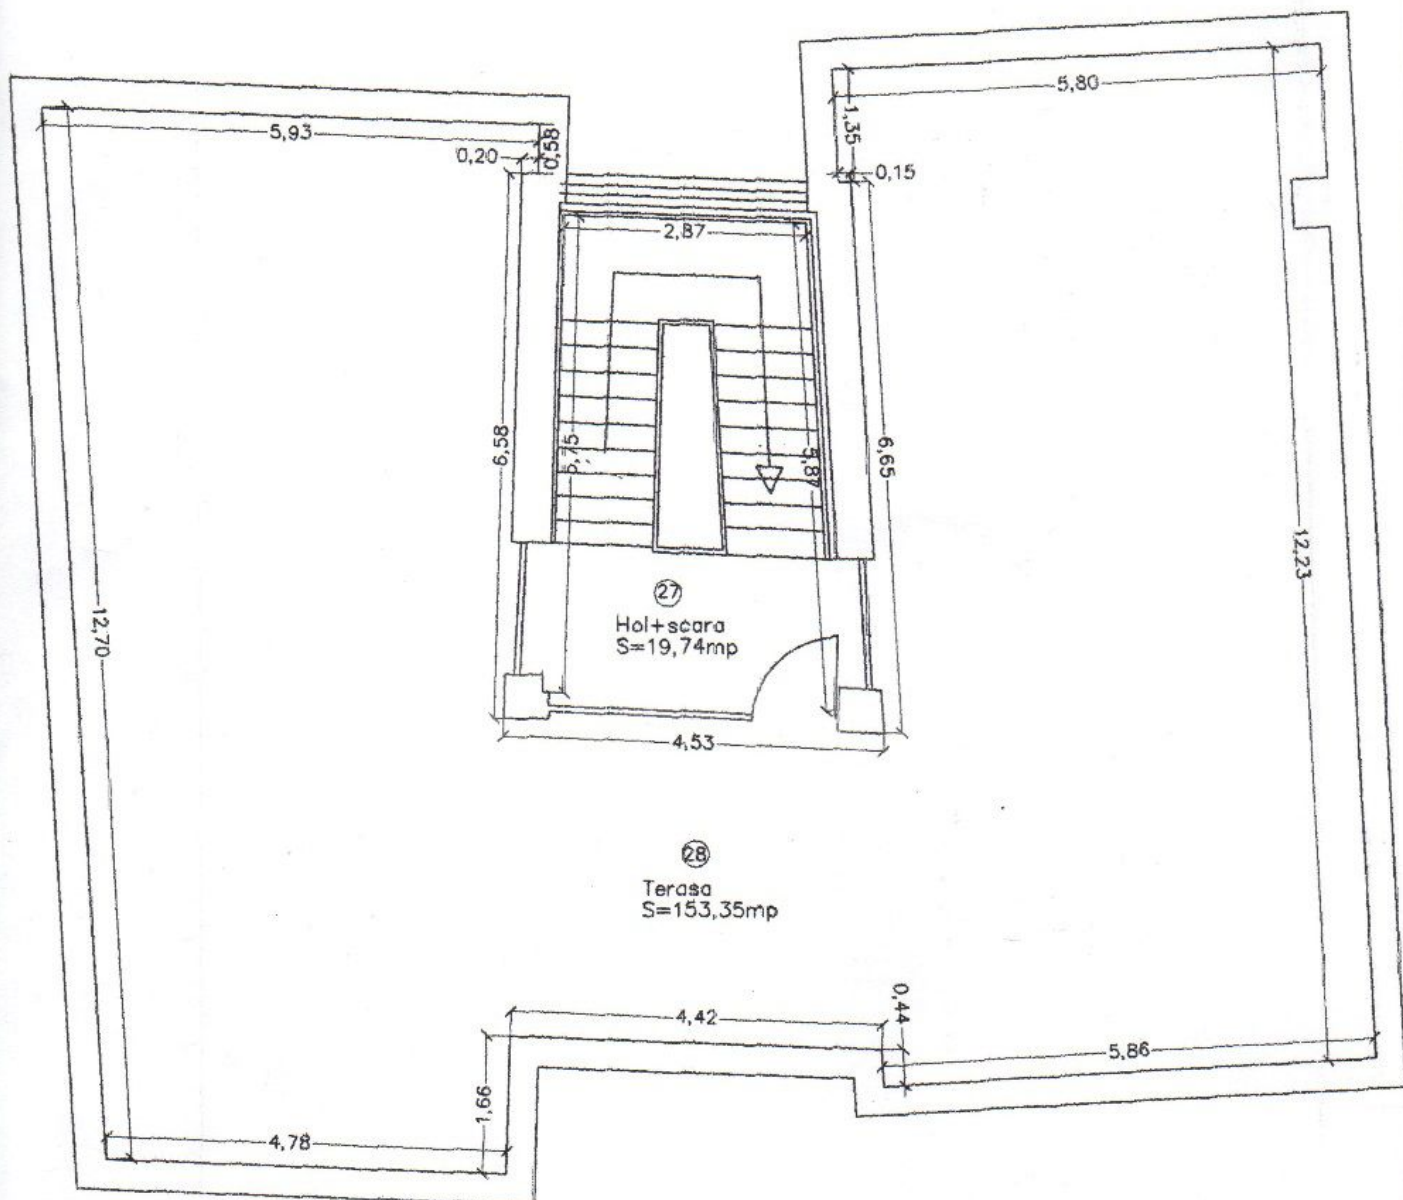

Relevu terasa circulabila

RECAPITULATIE terasa

Nr.	Denumire incapere	Suprafata utila (mp)
27	Hol+scara	19,74
28	Terasa	153,35
Total suprafata utila terasa		173,09