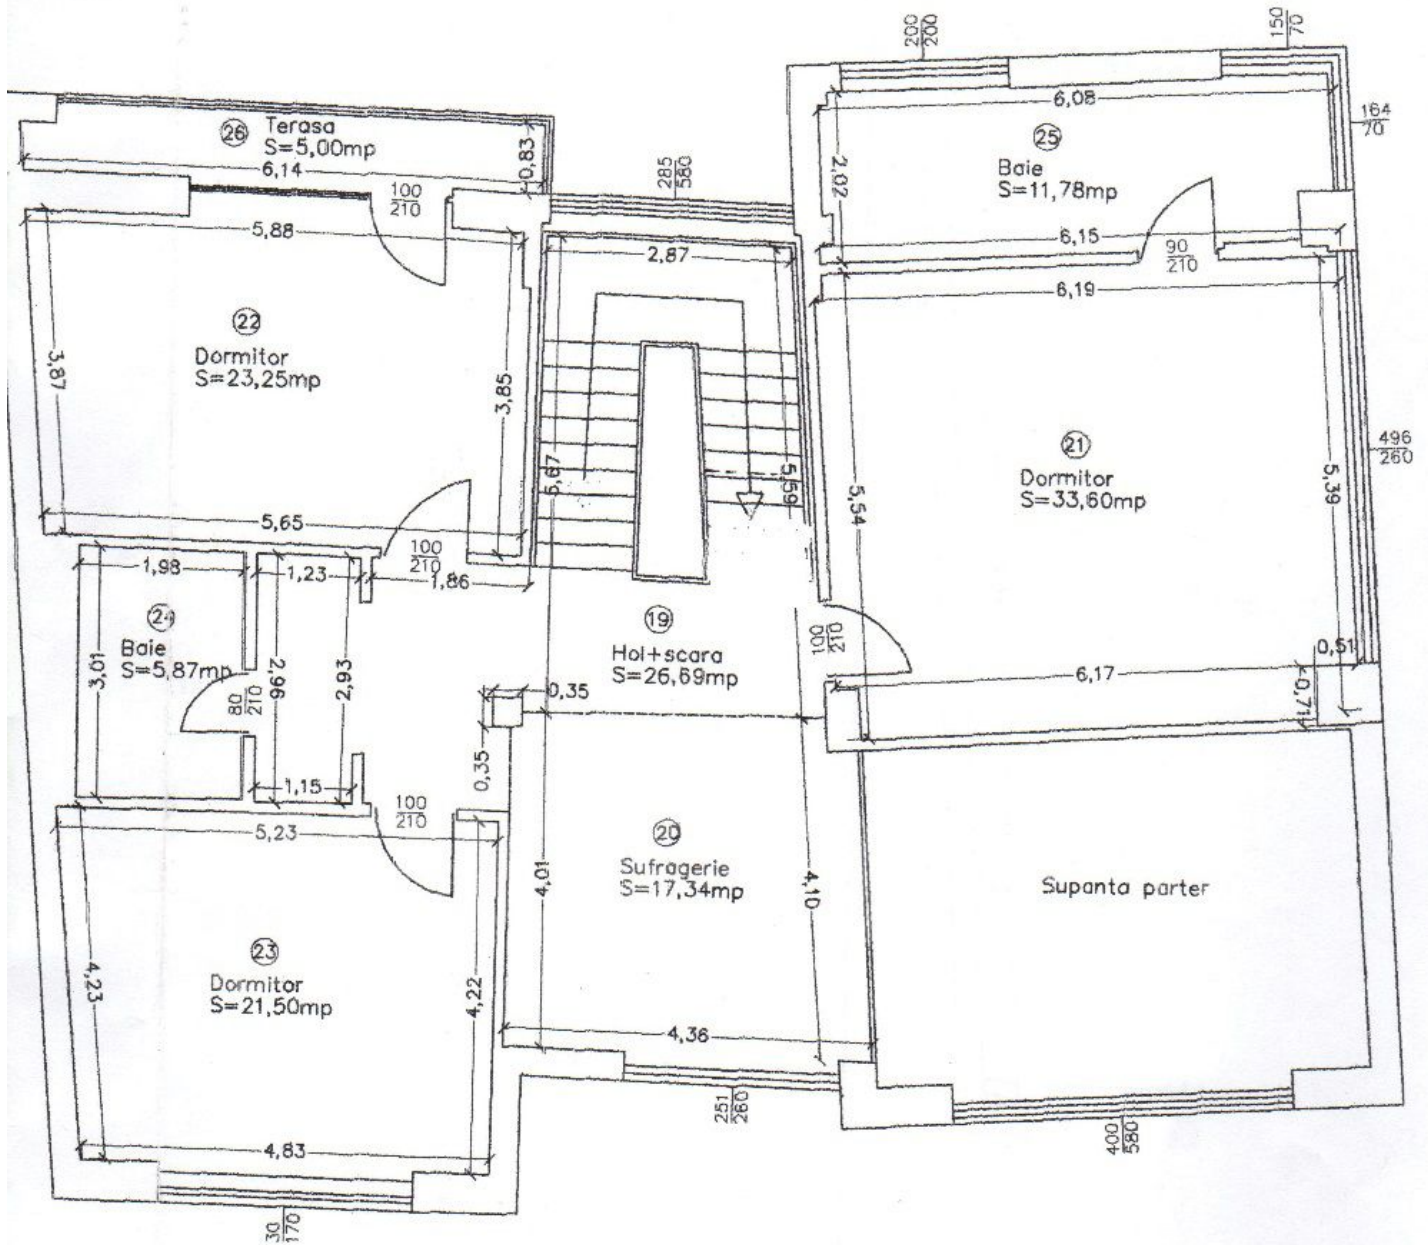

Relevu etaj 1

RECAPITULATIE etaj 1

Nr.	Denumire incapere	Suprafata utila (mp)
19	Hol+scara	26,69
20	Sufragerie	17,34
21	Dormitor	33,60
22	Dormitor	23,25
23	Dormitor	21,50
24	Baie	5,87
25	Baie	11,78
26	Terasa	5,00
Total suprafata utila etaj 1		145,03