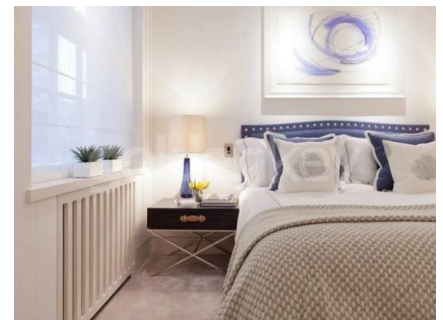

AVIATIEI - Atlanta Residence
Panoramic view

374,000 €

GENERAL INFORMATION

- 4 rooms
- level: 2 / 1S+P+2E
- construction year: 2026

AREAS

- built: 135 sqm
- usable: 100 sqm

CONTAINS

- 3 bedrooms
- 2 bathrooms

Utilities

bathtub, unfurnished, central heating, underfloor heating, heat pump, water meters, heating meter, electricity meter, private garden, elevator, service closet

Property details

Ideally located in the Aviatiei area, behind the Crystal Palace hotel, 950m from the Aurel Vlaicu - Promenada metro and 1500m from Herastrau Park, this boutique building has 9 residential units spread over 3 levels, Ug+Gf+2. There are only 3 apartments/level with 2 and 4 rooms each. The apartment is located at the 1st floor, has 3 open sides and the orientation is south-east-north. The total area is 136sqm of which 100sqm usable plus 20sqm terrace with access from living and kitchen. It consists of a spacious living room with a dining area and kitchen of 37sqm, master bedroom of 14sqm with bathroom of 7sqm and 2 secondary bedrooms that share one more bathroom. Technical specifications: The structure is made of reinforced concrete with 30cm Porotherm brick filling, thermally and soundproofed slab, the rooms optimally compartmentalized without lost spaces with large glazed surfaces. The thermal insulation is provided by the complete system from Caparol, the windows are with Salamander Green Evolution tripane profiles, the elevator is Klemann. Each unit has individually metered utilities, the building having its own central and heat pumps. The finishes and equipment are modern and of good quality: triple layered parquet, underfloor heating, large ceramics, Ideal Standard sanitary ware, Pinum doors, Schneider electric. Advantages: The location very close to the metro and the most developed office area of the city, the proximity of all points of interest within walking distance are the main asset of this project. Smart partitioning, high rooms, small number of units, modern installations and finishes are also just some of the reasons why you should choose Atlanta Residence.