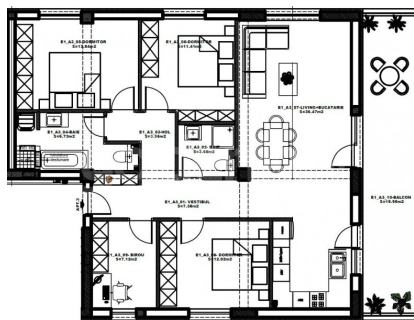

AVIATIEI - Atlanta Residence
Panoramic view

374,000 €

GENERAL INFORMATION

- 4 rooms
- level: 2 / 1S+P+2E
- construction year: 2026

AREAS

- built: 135 sqm
- usable: 100 sqm

CONTAINS

- 3 bedrooms
- 2 bathrooms

Utilities

bathtub, unfurnished, central heating, underfloor heating, heat pump, water meters, heating meter, electricity meter, private garden, elevator, service closet

Property details

Ideally located in the Aviatiei area, behind the Crystal Palace hotel, 950m from the Aurel Vlaicu - Promenada metro and 1500m from Herastrau Park, this boutique building has 9 residential units spread over 3 levels, Ug+Gf+2. There are only 3 apartments/level with 2 and 4 rooms each. The apartment is located at the 1st floor, has 3 open sides and the orientation is south-east-north. The total area is 136sqm of which 100sqm usable plus 20sqm terrace with access from living and kitchen. It consists of a spacious living room with a dining area and kitchen of 37sqm, master bedroom of 14sqm with bathroom of 7sqm and 2 secondary bedrooms that share one more bathroom. Technical specifications: The structure is made of reinforced concrete with 30cm Porotherm brick filling, thermally and soundproofed slab, the rooms optimally compartmentalized without lost spaces with large glazed surfaces. The thermal insulation is provided by the complete system from Caparol, the windows are with Salamander Green Evolution tripane profiles, the elevator is Klemann. Each unit has individually metered utilities, the building having its own central and heat pumps. The finishes and equipment are modern and of good quality: triple layered parquet, underfloor heating, large ceramics, Ideal Standard sanitary ware, Pinum doors, Schneider electric. Advantages: The location very close to the metro and the most developed office area of the city, the proximity of all points of interest within walking distance are the main asset of this project. Smart partitioning, high rooms, small number of units, modern installations and finishes are also just some of the reasons why you should choose Atlanta Residence.