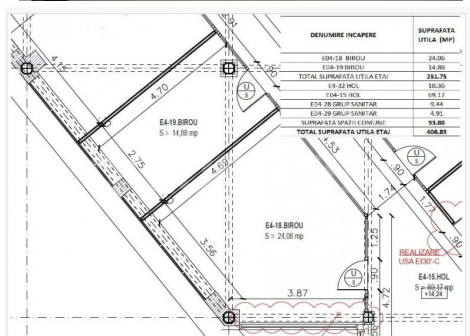

**BANEASA - Office space 54sqm**  
10 min from the airport

**594 € / lună**

**GENERAL INFORMATION**

- 2 rooms
- level: floor 4 / 1S+P+9E
- construction year: 2010

**AREAS**

- built: 55 sqm
- usable: 54 sqm

**CONTAINS**

- bedrooms
- 1 bathrooms

**Utilities**

wheelchair access, separate metering, exterior cleaning, snow removal, elevator maintenance and repairs

**Property details**

The Office Building is located in Baneasa, nearby Antena 1, close to the public transportation, 5 minutes driving to the Herastrau Park and 10 minutes till the International Airport. The space has 54sqm, located in a modern office building with good natural light, efficient light system, individual cooling and heating system, and 24h/ 24h security. Easy access towards the City and Airports, next proximity to the public transportation, are just some of the advantages offered in order to become the perfect place for Companies Headquarters and Offices.