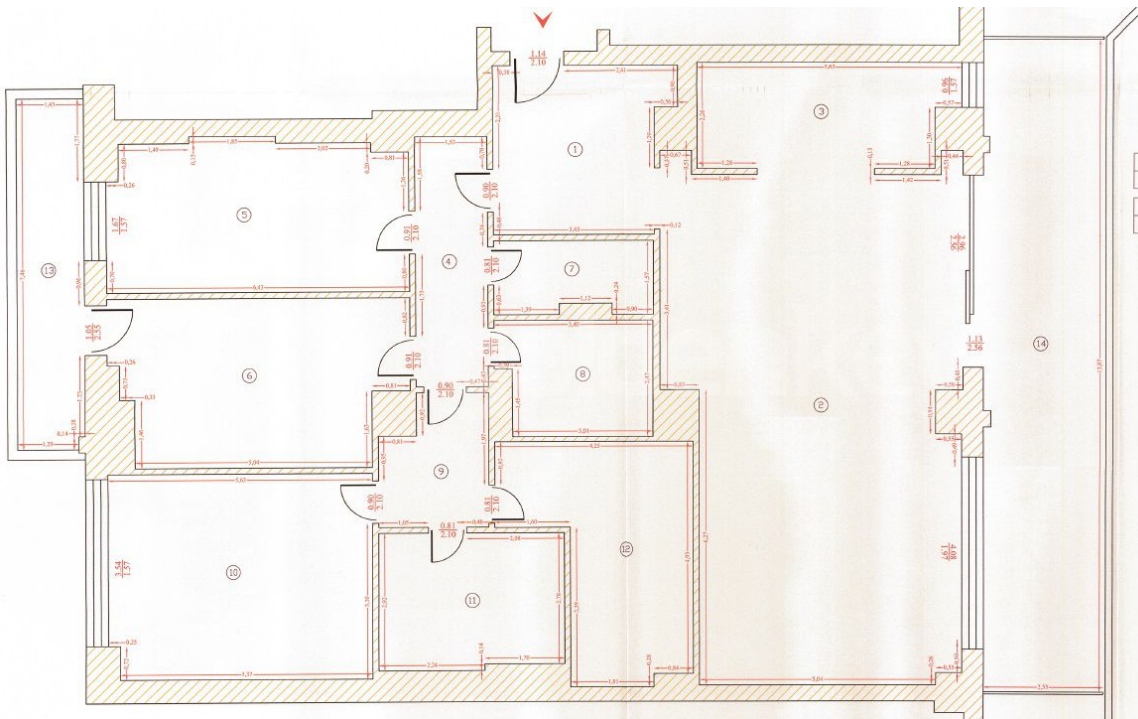

HERASTRAU - Panoramic lake view! 3 bedrooms, 4baths  
terrace

**1,478,745 €**

**GENERAL INFORMATION**

- 4 rooms
- level: 8 / 2S+P+12E
- construction year: 2018

**AREAS**

- built: 290 sqm
- usable: 211 sqm

**CONTAINS**

- 3 bedrooms
- 4 bathrooms

**Utilities**

air conditioning, stove, bidet, shower, bathtub, dressing room, fridge, kitchen hood, washing machine, dishwasher, unfurnished, radiators, central heating, water meters, heating meter, electricity meter, shared yard, elevator, sauna

**Property details**

Located in the premium Northern Area, near Herastrau Park, with panoramic views over the Herastrau, this high quality residential project is composed of one building with 14 levels, 2Ug+Gf+11. It is perfectly oriented, living room to the west (sunny in the afternoon) and bedrooms to the east (sunny in the morning). It has a total built area of 290sqm, 211sqm usable and 48sqm terraces. The living room is generous 66sqm with access towards the terraces, 12sqm kitchen, 25sqm master with en-suite bathroom with both tub and shower, terrace and 16sqm dressing, 2 secondary bedrooms (20/21sqm) with 2 baths and terrace. Finishes are high quality (windows with tripan and aluminum frames Wicono, Daikin multi-split air conditioners, Italian Atlas Concorde ceramics, Villeroy & Boch and Grohe sanitary). Considering the green area, the proximity of the Barbu Vacarescu - Floreasca business area, the spectacular views and the overall quality of this project, it is the best option for investment.

<https://www.goldenkey.ro/en/property-panoramic-lake-view-3-bedrooms-4baths-terrace-290sqm-cp607748>

**Relevu ap.**

scara 1/50

Nr. cadastral	Suprafata	Adre
	210.26 mp + 47.44 mp	

Nr. Cartea Funciara	Unitate Ac
	scara