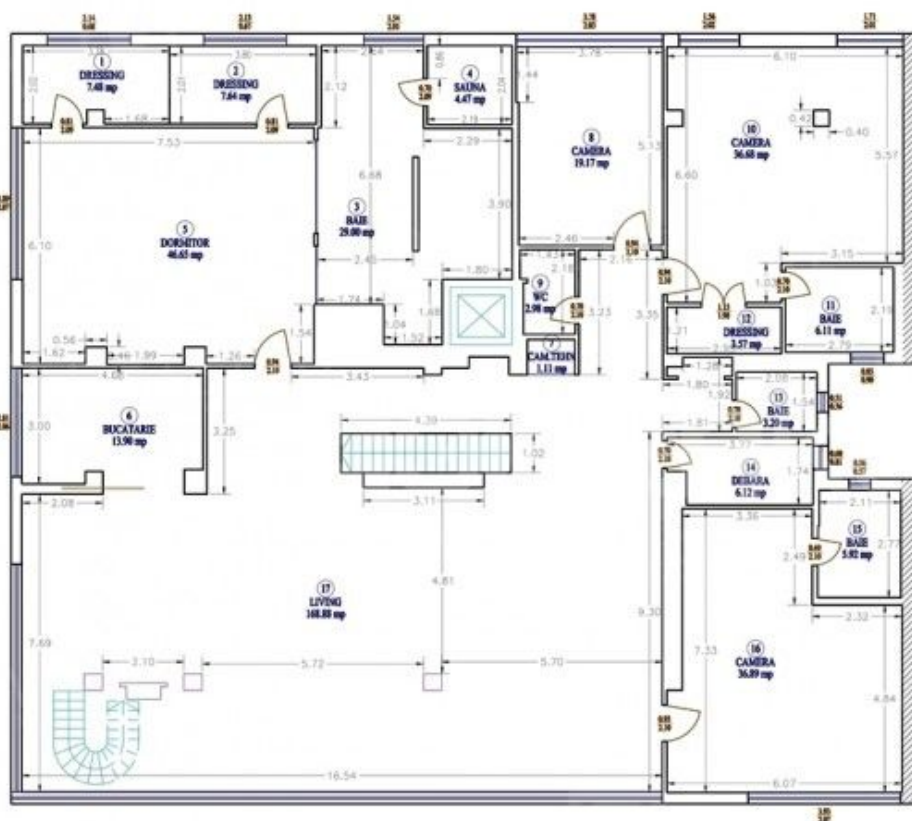

Numar camera	Denumire camera	Area camera
1	DRESSING	7.48 mp
2	DRESSING	7.64 mp
3	BAIE	29.00 mp
4	SAUNA	4.47 mp
5	DORMITOR	46.65 mp
6	BUCATARIE	13.90 mp
7	CAM. TEHN.	1.11 mp
8	CAMERA	19.17 mp
9	WC	2.98 mp
10	CAMERA	36.68 mp
11	BAIE	6.11 mp
12	DRESSING	3.57 mp
13	BAIE	3.20 mp
14	DEBARA	6.12 mp
15	BAIE	5.92 mp
16	CAMERA	36.89 mp
17	LIVING	168.88 mp